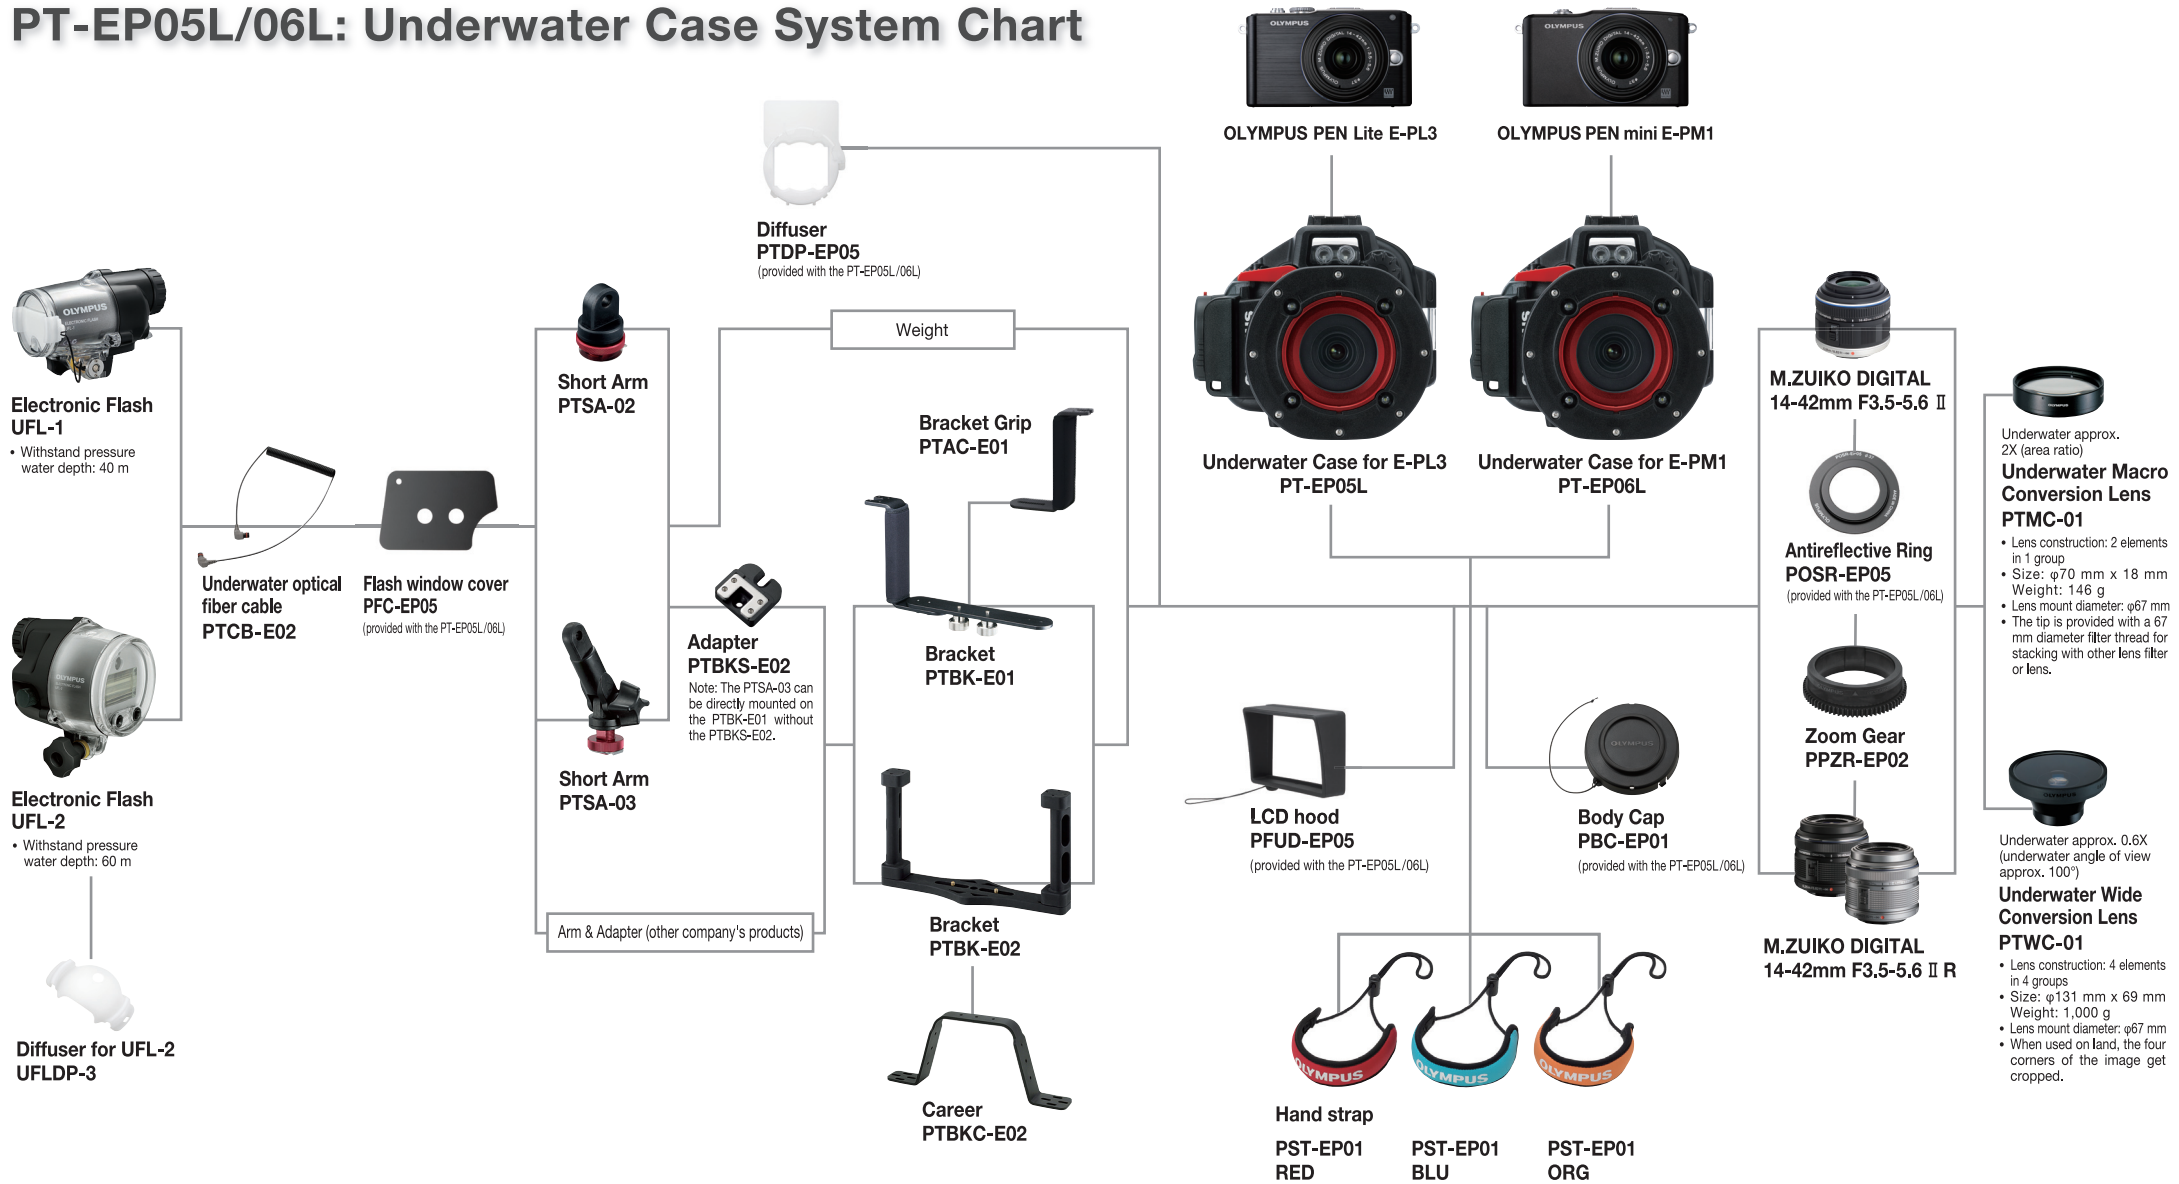

PT-EP05L/06L: Underwater Case System Chart

Consumables for PT-EP05L/06L Underwater Cases